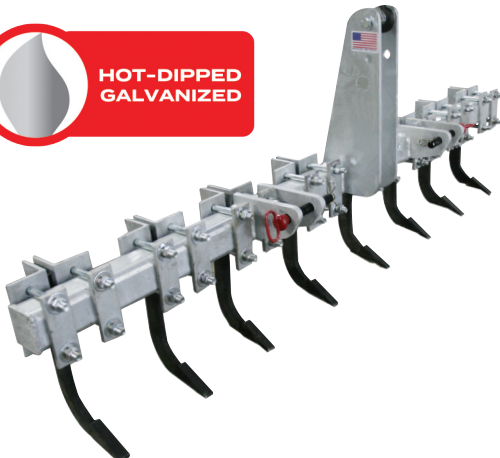

HIGH QUALITY ATTACHMENTS

MIDDLE BUSTER

The Modern Ag Middle Buster is designed to create furrows for vegetables and great at harvesting potatoes and other rooted vegetables. Attach this implement to your tractor and watch as it plows and lifts them from under the soil.

- 14" heat treated lister bottom
- Cat. 1 tool bar included

6' PASTURE AERATOR

- Standard Duty
- 6 Shear pin break-away shanks
- Cat. 2 Heavy Duty 8' Aerator
- Heavy duty 8'
- 8 Shear pin break-away shanks

GEAR DRIVE TILLER

42", 48", 60", 72" & 84"

- Stationary A-frame
 - Cat. 1
 - Cat. 1 & 2 (Only 84")
- 540 RPM
- Adjustable depth control skids
- Replaceable knives
- 8" max. tilling depth
- 6 blades per flange
- Cat. 3 Driveline
- Tractor hp required: 25-45 hp, 35-65 hp
- Weights:
 - 42" - 368 lbs.
 - 48" - 399 lbs.
 - 60" - 441 lbs.
 - 72" - 683 lbs.
 - 84" - 993 lbs.